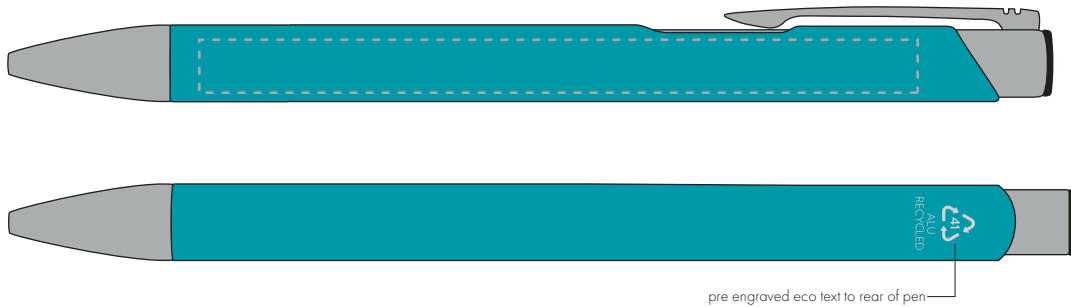

Your Ref:
Our Ref:

Quantity:
Version: 1

Product Code: TPC982001
Product Colour: TEAL

PRINTING CONCERNS:

We stock this item in the following colours

**PANTONE REFERENCE(S)**

● Engrave

ARTWORK SCALE 100%

ARTWORK SCALE 100%
Side Engrave Area:
95mm x 7mm

pre engraved eco text to rear of pen

Product Image for visualisation
- colours may vary

The dashed line is to demonstrate print area and will not appear on your printed item